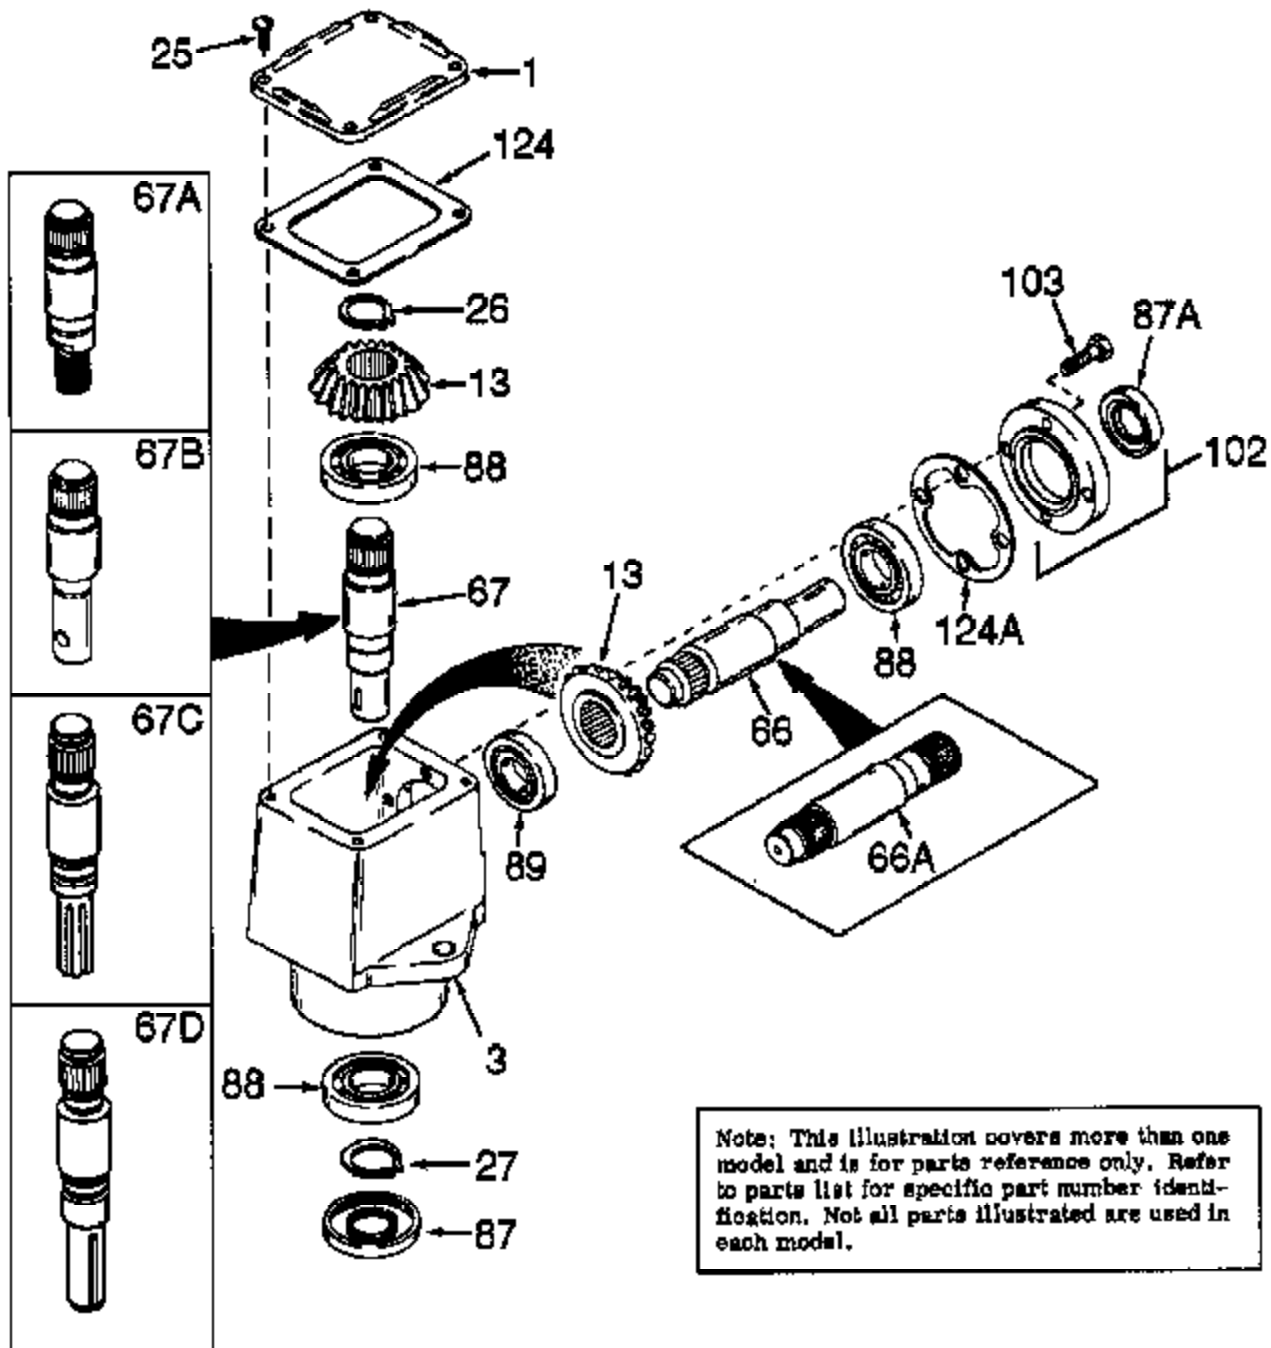

JOIST

SICHER IST DAS:
DAS ORIGINAL

**NOTE: PARTS NOT ILLUSTRATED
OR LISTED ARE SUPPLIED BY
EQUIPMENT MANUFACTURER.**

Note: This illustration covers more than one model and is for parts reference only. Refer to parts list for specific part number identification. Not all parts illustrated are used in each model.

Ref #	Part Number	Qty	Description
	794011		L.H. Head Assy (Incl. 3 thru 124A)
1	772035		Left Hand Cover
3	770026		Right Angle Drive Housing
13	778046		Miter Gear
25	792025		Screw, 10-24 x 1/2"
26	788018		Snap Ring
27	788019		Snap Ring
66A	776062		Input Pinion Shaft
67	776061		Output Shaft
87	788029		Oil Seal
87A	788031		Oil Seal
88	780034		Ball Bearing
89	780024		Ball Bearing
102	786029		Retainer Cap & Seal (Incl. 87A & 103)
103	792043		Screw, 1/4-20 x 1"
124A	788030B		Cap Gasket
124	788028		Cover Gasket

RAD-1488-P91 Page 2 of 2

Peerless